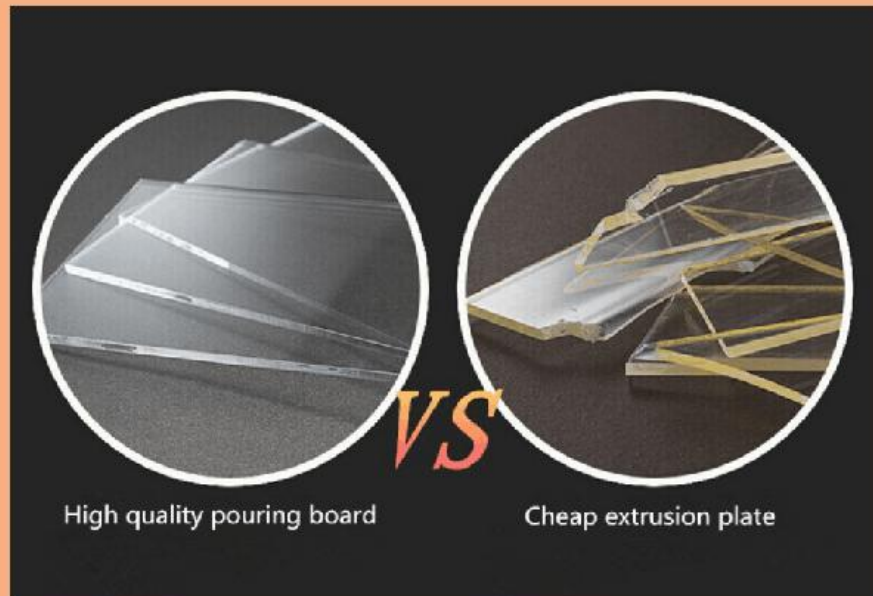

L shaped PMMA acrylic sheet photo frame

Product details

Acrylic L-shaped frames show your happiest photos .Suitable for any decoration or theme, these slightly sloping frames can display your photo bar at home or on the work desktop. The L shape and the A5 board use magnets to connect them. This way you can pick and place photos as you like.

Product details

Name	L shaped PMMA acrylic sheet photo frames
Size	140*62*193mm(customize)
Thickness	5+5mm (customize)
Color	clear
Logo	Silk screen
Material	High quality acrylic
Usage	Put photo

Material comparison

Using AAA grade environmentally friendly acrylic production.

Using acrylic special glue, ultra-high technology, no bubble bonding, beautiful without leaving.

Our advantages

Our surface is smooth and will not hurt people.

Their surface is sharp and hurts people.

Our acrylic is 98% transparent and highly crystal.

Other acrylic is 50% transparent and the color is a bit yellow.

Packing details

1. Individual package: PE/bubble bag+inner box/white box +foam board+outer carton box