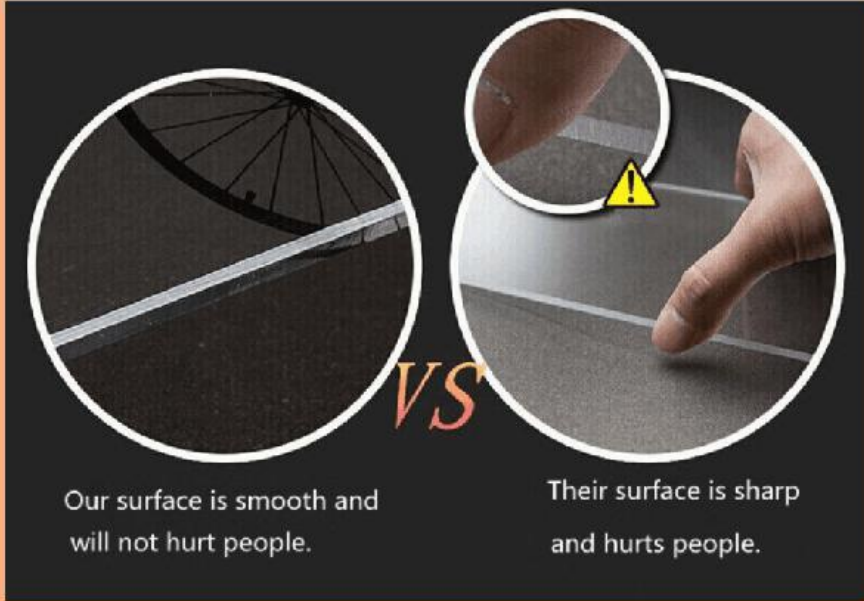

L shaped PMMA acrylic sheet photo frame

Product details

Acrylic L-shaped frames show your happiest photos .Suitable for any decoration or theme, these slightly sloping frames can display your photo bar at home or on the work desktop. The L shape and the A5 board use magnets to connect them. This way you can pick and place photos as you like.

Product details

Name	L shaped PMMA acrylic sheet photo frames
Size	140*62*193mm(customize)
Thickness	5+5mm (customize)
Color	clear
Logo	Silk screen
Material	High quality acrylic
Usage	Put photo

Material comparison

Using AAA grade environmentally friendly acrylic production.

Using acrylic special glue, ultra-high technology, no bubble bonding, beautiful without leaving.

Our advantages

Our surface is smooth and will not hurt people.

Their surface is sharp and hurts people.

Our acrylic is 98% transparent and highly crystal.

Other acrylic is 50% transparent and the color is a bit yellow.

Packing details

1. Individual package: PE/bubble bag+inner box/white box +foam board+outer carton box