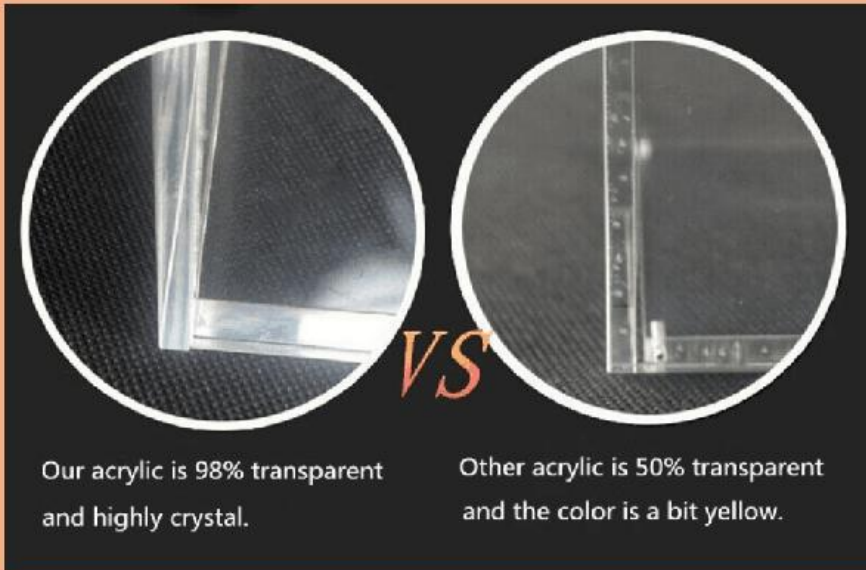

L shaped PMMA acrylic sheet photo frame

Product details

Acrylic L-shaped frames show your happiest photos .Suitable for any decoration or theme, these slightly sloping frames can display your photo bar at home or on the work desktop. The L shape and the A5 board use magnets to connect them. This way you can pick and place photos as you like.

Product details

Name	L shaped PMMA acrylic sheet photo frames
Size	140*62*193mm(customize)
Thickness	5+5mm (customize)
Color	clear
Logo	Silk screen
Material	High quality acrylic
Usage	Put photo

Material comparison

Using AAA grade environmentally friendly acrylic production.

Using acrylic special glue, ultra-high technology, no bubble bonding, beautiful without leaving.

Our advantages

Our surface is smooth and will not hurt people.

Their surface is sharp and hurts people.

Our acrylic is 98% transparent and highly crystal.

Other acrylic is 50% transparent and the color is a bit yellow.

Packing details

1. Individual package: PE/bubble bag+inner box/white box +foam board+outer carton box